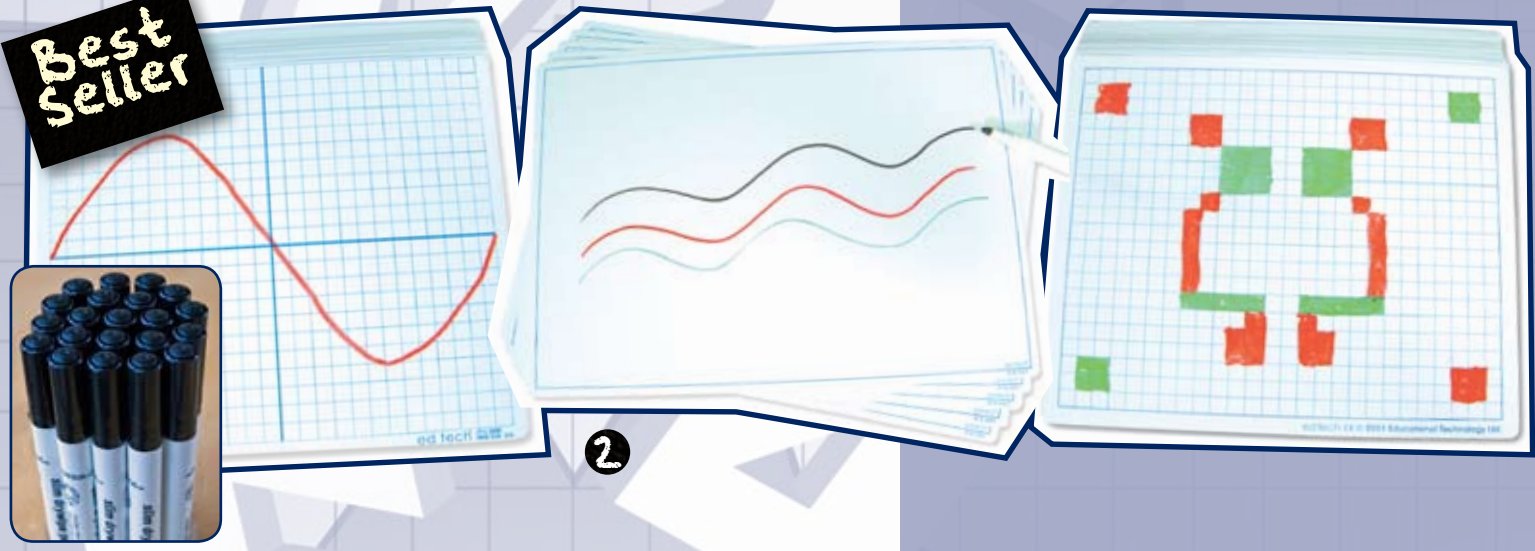

2. Write N Wipe Boards

Made from high quality "no tear" plastic which will accept a dry wipe or wet marker pen (available below). These wipe boards are a great value product, offering endless scope and possibilities for use. The range includes the most versatile blank board, XY axis board and a grid board. Dimensions are 280mm x 230mm. Supplied in packs of 30. A3 Blank Boards also available, supplied in packs of 5.

NM6112	Blank Write N Wipe Board	Pk 30	£10.99
NM6116	Grid Write N Wipe Board	Pk 30	£10.99
NM6117	XY Axis Write N Wipe Board	Pk 30	£10.99
NM6114	A3 Blank Write N Wipe Board	Pk 5	£12.50
NN1461	Whiteboard Pens	Pk 10	£4.00
NN1462	Whiteboard Pens	Pk 50	£18.95

Best Seller